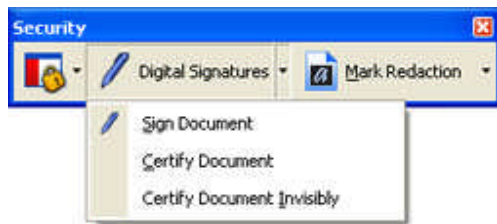

Security Toolbar

Check, modify or remove security properties, including passwords.

Sign or certify a PDF document.

Specify or modify redaction settings, mark or perform redaction (blacking out text).