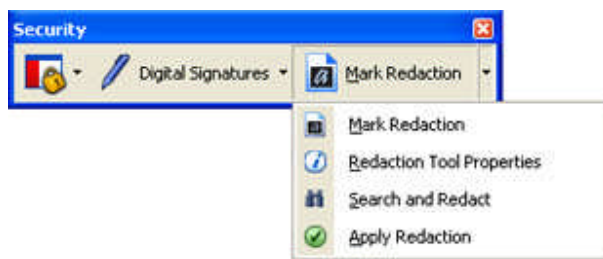

Security Toolbar

Check, modify or remove security properties, including passwords.

Sign or certify a PDF document.

Specify or modify redaction settings, mark or perform redaction (blacking out text).